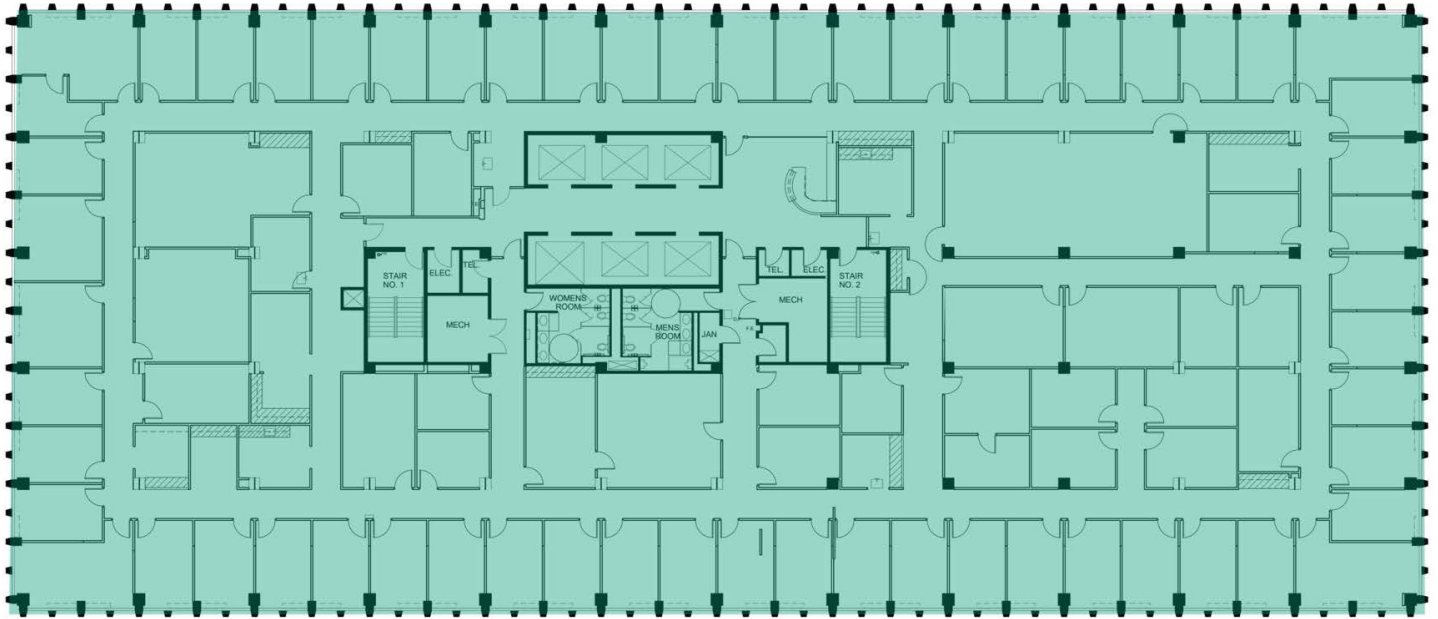

2450 CRYSTAL DRIVE

4TH FLOOR

SUITE

SIZE

DESCRIPTION

4th Floor

27,023 SF

Available Immediately